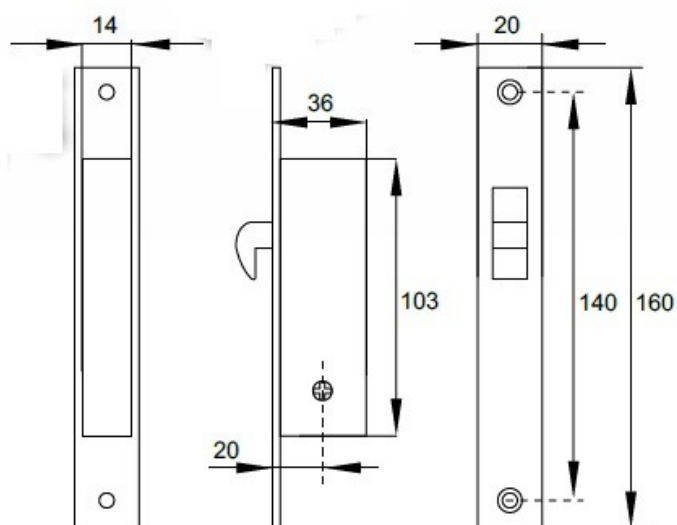

## Description:

Mortise Door Lock 9403, Key Alike, 20mm Backset, NPL Body & SS-Front Plate & Striker, W/3 Cross Keys, W/Zamak Hook, Latch, No Name Brand, Packed In White Box, incl.2 Steel, Key Holes, With Fixing Screws

## Item number:

14.60.049-0

Units	Box	Carton	HS Code	Barcode
Pcs.	1	50	8301300000	
				5704866051156